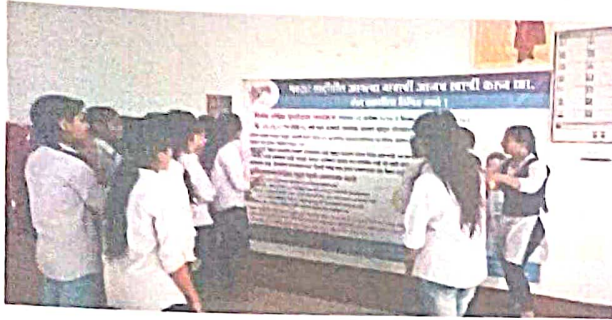

Voter Awareness Program