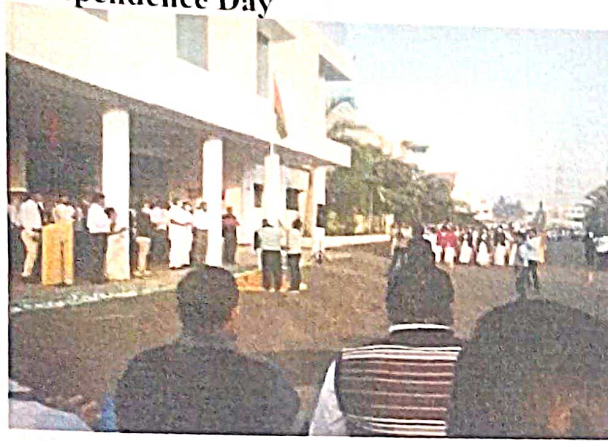

Welcome function

Welcome function

Independence Day

Mahatma Gandhi birth anniversary

Rahul Mahadik Birthday Celebration-

Venkateshwara Institute of Management, Peth

Republican Day

Traditional Day